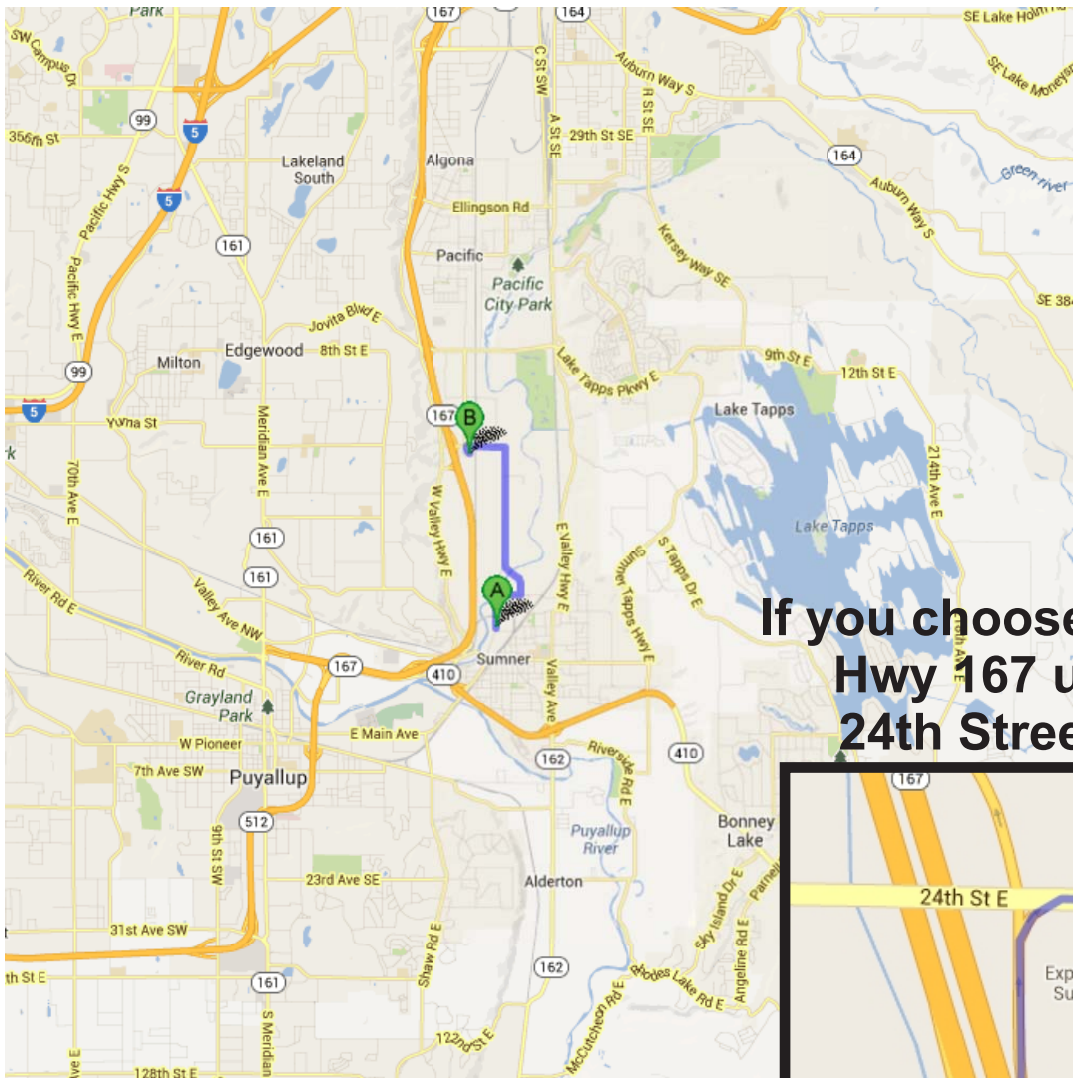

COUNTDOWN TO ELECTION MEETING NOTICE

Tuesday, July 9, 2013
Holiday Inn Express
2500 136th AVE CT E, Sumner WA

7:30 am – 8:30 am OR
1:30 pm – 2:30 pm OR
3:40 pm – 4:40 pm

VOTE
YES 

Your election date is 7/26/2013
Please attend one of the meetings
above as this will be your
opportunity to get answers to your
questions. This is your FUTURE!
You must be present to be part of
the process!

A 1516 Fryar Ave, Sumner, WA 98390

1. Head **north** on **Fryar Ave** toward **142nd Ave E** go 0.3 mi
total 0.3 mi
2. Continue onto **Puyallup St** go 0.3 mi
total 0.5 mi
3. Turn left onto **Tacoma Ave** go 0.4 mi
About 56 secs total 0.9 mi
4. Continue straight onto **142nd Ave E** go 1.3 mi
About 2 mins total 2.2 mi
5. Slight left onto **24th St E** go 0.4 mi
About 1 min total 2.6 mi
6. Take the 1st left onto **136th Ave Ct E** go 427 ft
Destination will be on the right
About 47 secs total 2.6 mi

B 2500 136th Ave Ct E, Sumner, WA 98390

If you choose to travel Hwy 167 use the 24th Street Exit.